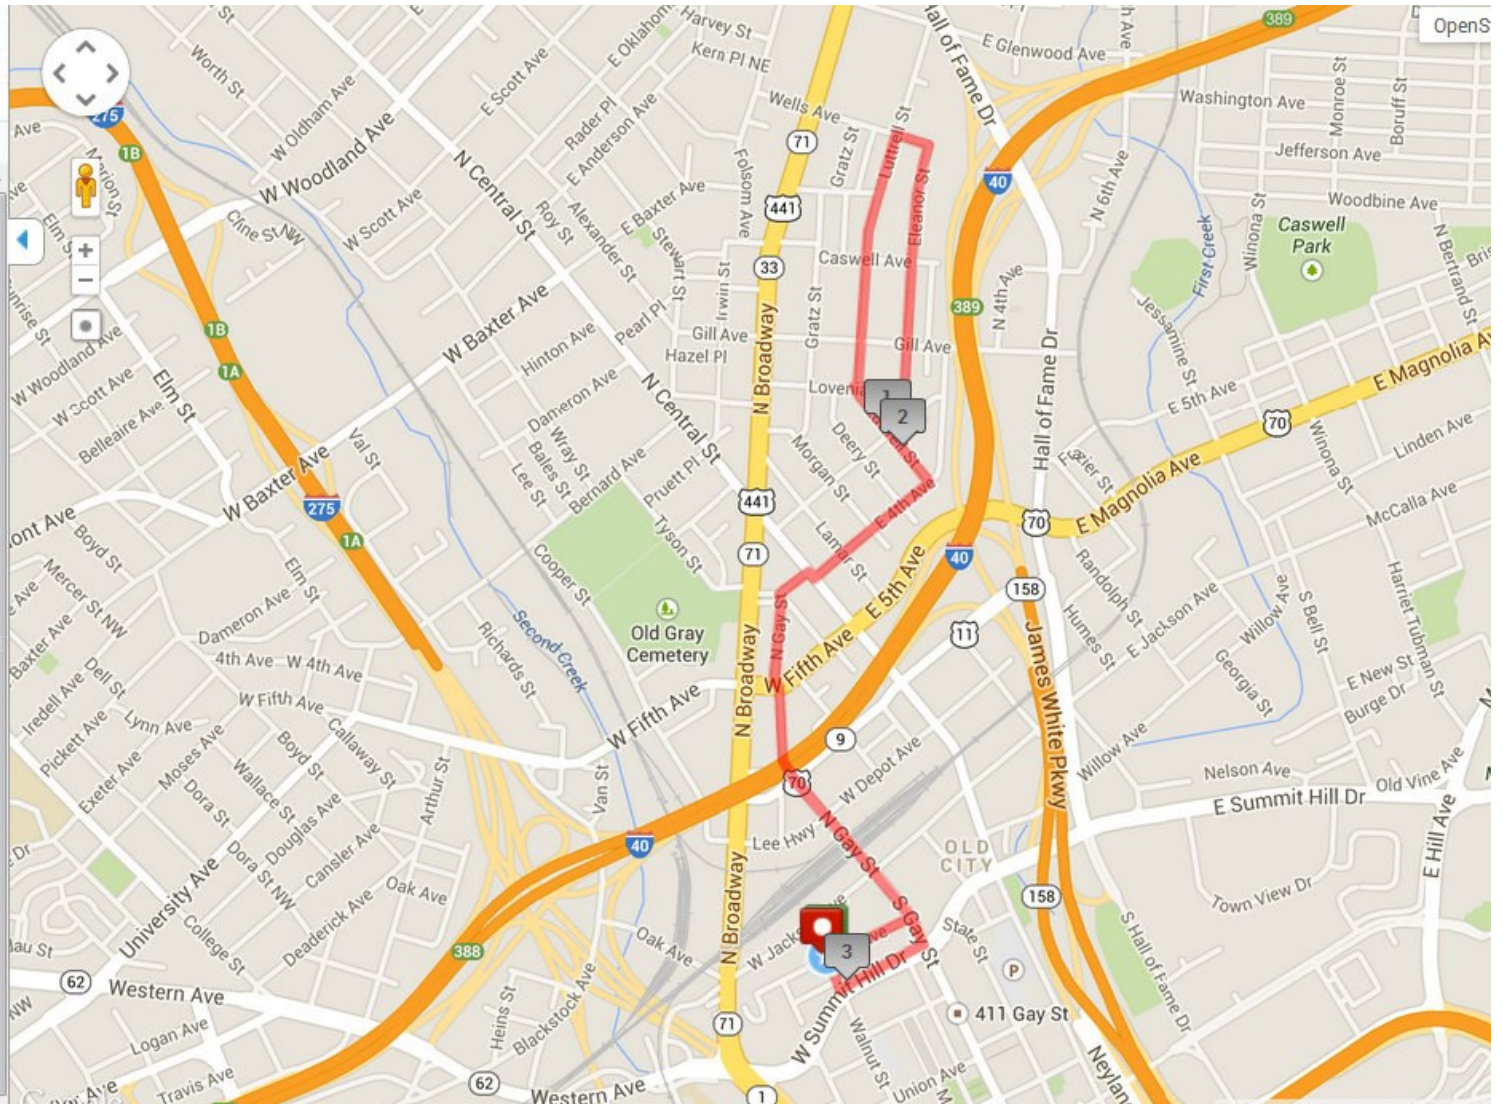

# 2014 Faithwalk and Al Ichiki 5K Race Route

ELEVATION (ft)

START ELEVATION  
**965 FT**

MAX ELEVATION  
**975 FT**

GAIN  
**120 FT**

CLIMBS ON ROUTE